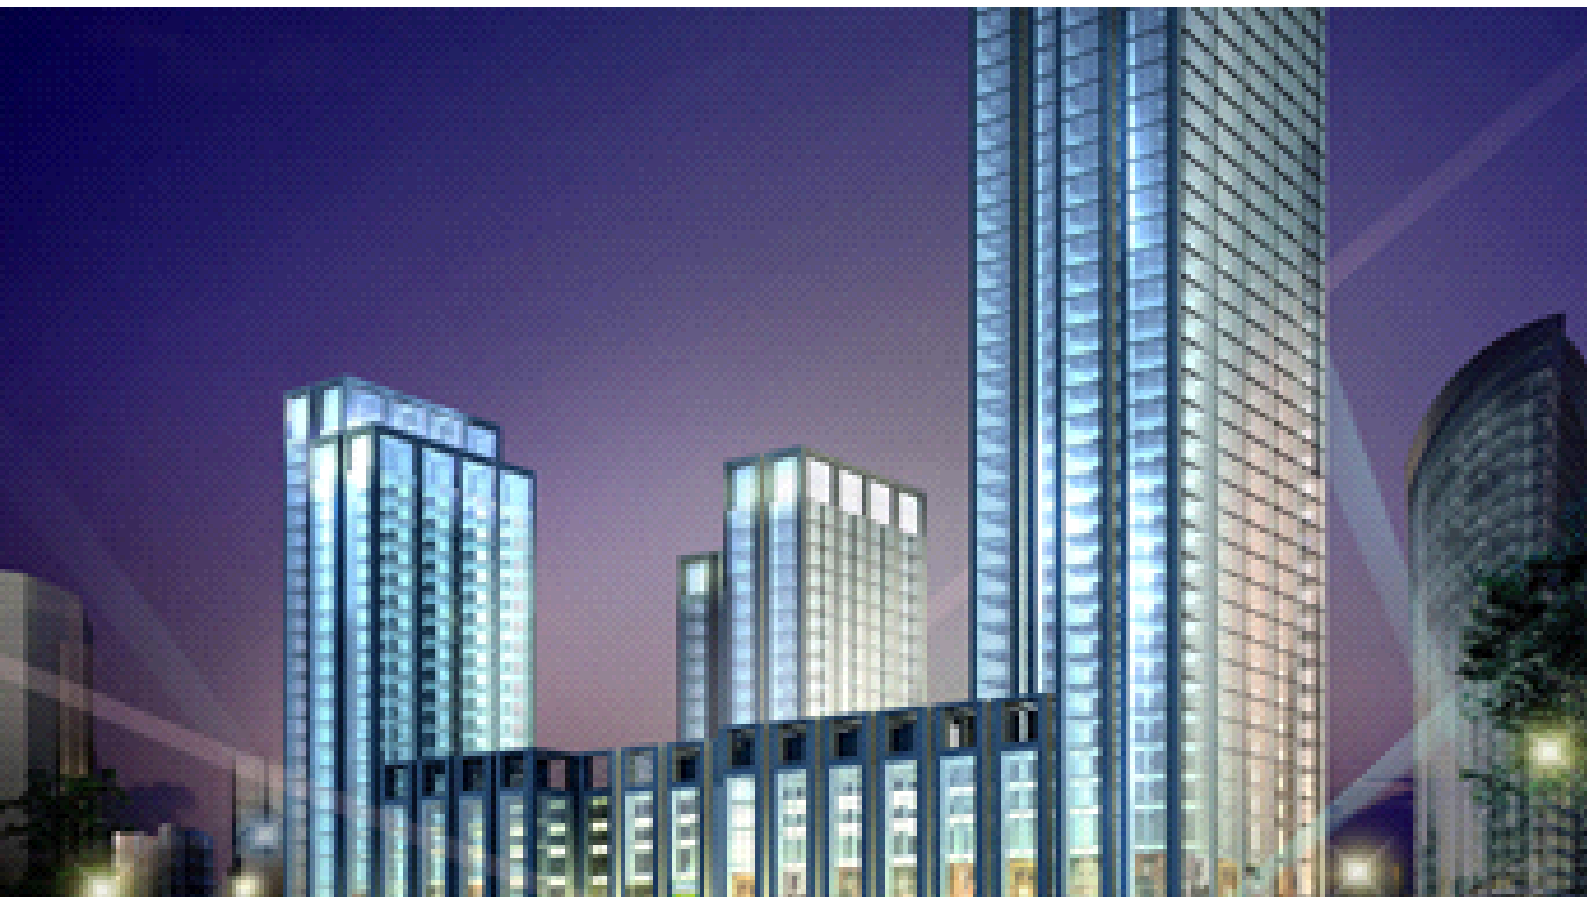

THE WESTIN

the westin ningbo

Urban Charm

Situated in the heart of the city, we are located in the central business district, just steps from the famous Tianyi Square's dining, entertainment, and shopping. From gourmet restaurants to unique local shops, a remarkable experience awaits.

A Modern Oasis

Impress attendees with our 1,435 square meters of refined meeting and banqueting space, suitable for all occasions. Then find relaxation in our Heavenly Spa by Westin™, or dine in our restaurants and bars serving delectable, nourishing cuisine.

the westin ningbo
75 Rixin Street,
Haishu District Ningbo Zhejiang 315000
China

Phone: (86)(574) 8910 8888
Fax: (86)(574) 8910 6666
westin.ningbo@westin.com

<http://www.westin.com/>

WESTIN
HOTELS & RESORTS