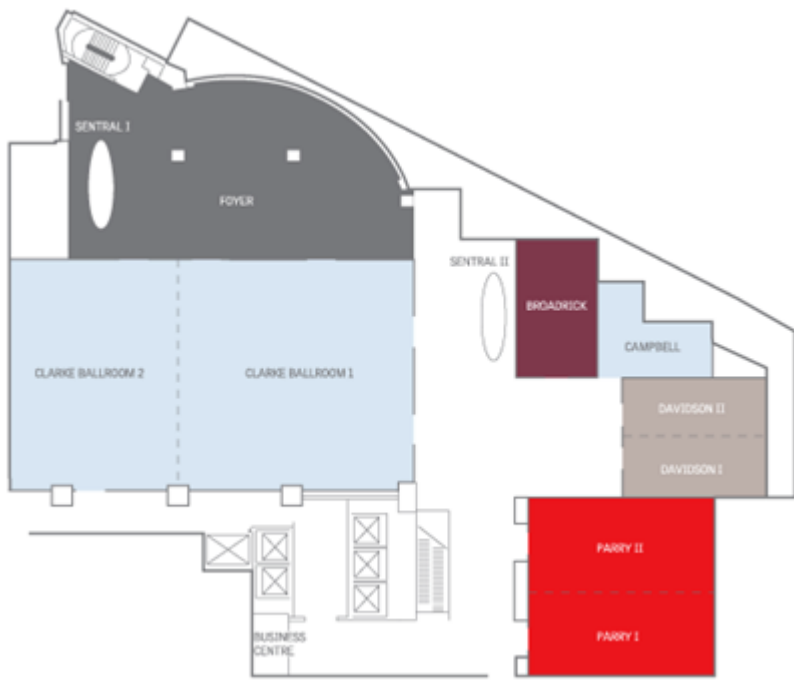

Room Name	Key	Dim. (l x w)	Area	Height	Banq.	Thtr.	Conf.	Rec.	Class	U-Shp	H.Sq.	Dinner	Dance
First Floor													
Clarke Ballroom	-	91.8728' x 52.48'	4824.0ft ²	26.2'	400	500	-	600	250	80	80	350	
Clarke Ballroom 1	-	55.7272' x 52.48'	2926.0ft ²	26.2'	200	250	-	300	120	60	80	150	
Clarke Ballroom 2	-	36.079998' x 52.48'	1895.0ft ²	26.2'	120	100	-	200	80	30	40	100	
Parry	-	42.64' x 39.327198'	1678.0ft ²	19.6'	120	140	-	150	100	40	40	80	
Parry 1	-	42.64' x 19.6'	838.0ft ²	19.6'	50	60	-	80	36	26	26	40	
Parry 2	-	42.64' x 19.6'	838.0ft ²	19.6'	50	60	-	80	36	26	26	40	
Davidson	-	32.9' x 29.4872'	971.0ft ²	13.1'	40	50	-	50	24	20	12	40	
Davidson 1	-	32.8' x 14.8912'	489.0ft ²	13.1'	10	20	-	20	12	10	10	-	
Davidson 2	-	32.9' x 14.76'	486.0ft ²	13.1'	10	20	-	20	12	10	10	-	
Campbell	-	26.2' x 16.4984'	433.0ft ²	13.1'	-	-	-	-	-	10	-	-	
Broadrick	-	32.9' x 17.482399'	575.0ft ²	13.1'	20	30	-	40	20	10	12	20	
Grand Salon	-	52.48' x 19.6'	1032.0ft ²	32.9'	80	100	-	120	70	30	30	30	
Petit Salon	-	26.2' x 18.007198'	473.0ft ²	19.6'	20	40	-	40	30	15	15	15	