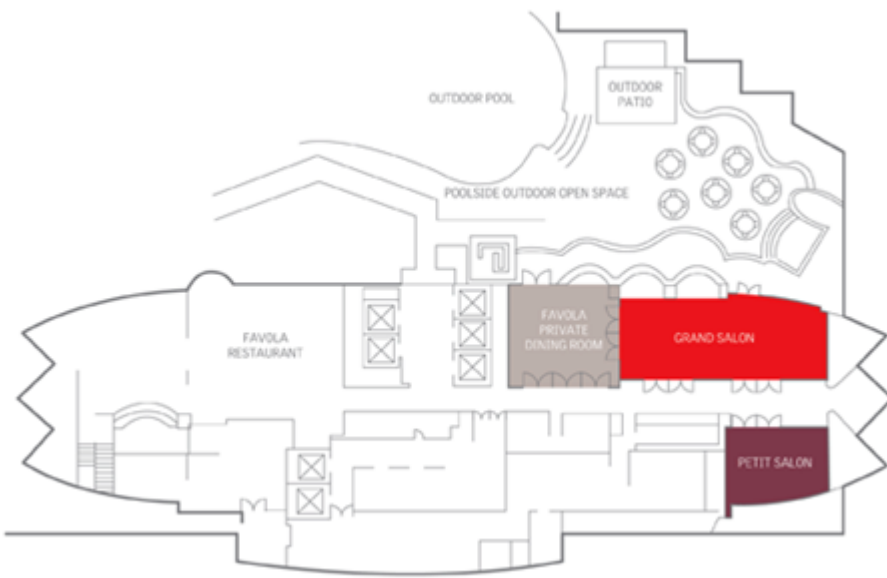

Room Name	Key	Dim. (l x w)	Area	Height	Banq.	Thtr.	Conf.	Rec.	Class	U-Shp	H.Sq.	Dinner	Dance
First Floor													
Clarke Ballroom	-	91.8728' x 52.48'	4824.0ft ²	26.2'	400	500	-	600	250	80	80	350	
Clarke Ballroom 1	-	55.7272' x 52.48'	2926.0ft ²	26.2'	200	250	-	300	120	60	80	150	
Clarke Ballroom 2	-	36.079998' x 52.48'	1895.0ft ²	26.2'	120	100	-	200	80	30	40	100	
Parry	-	42.64' x 39.327198'	1678.0ft ²	19.6'	120	140	-	150	100	40	40	80	
Parry 1	-	42.64' x 19.6'	838.0ft ²	19.6'	50	60	-	80	36	26	26	40	
Parry 2	-	42.64' x 19.6'	838.0ft ²	19.6'	50	60	-	80	36	26	26	40	
Davidson	-	32.9' x 29.4872'	971.0ft ²	13.1'	40	50	-	50	24	20	12	40	
Davidson 1	-	32.8' x 14.8912'	489.0ft ²	13.1'	10	20	-	20	12	10	10	-	
Davidson 2	-	32.9' x 14.76'	486.0ft ²	13.1'	10	20	-	20	12	10	10	-	
Campbell	-	26.2' x 16.4984'	433.0ft ²	13.1'	-	-	-	-	-	10	-	-	
Broadrick	-	32.9' x 17.482399'	575.0ft ²	13.1'	20	30	-	40	20	10	12	20	
Grand Salon	-	52.48' x 19.6'	1032.0ft ²	32.9'	80	100	-	120	70	30	30	30	
Petit Salon	-	26.2' x 18.007198'	473.0ft ²	19.6'	20	40	-	40	30	15	15	15	