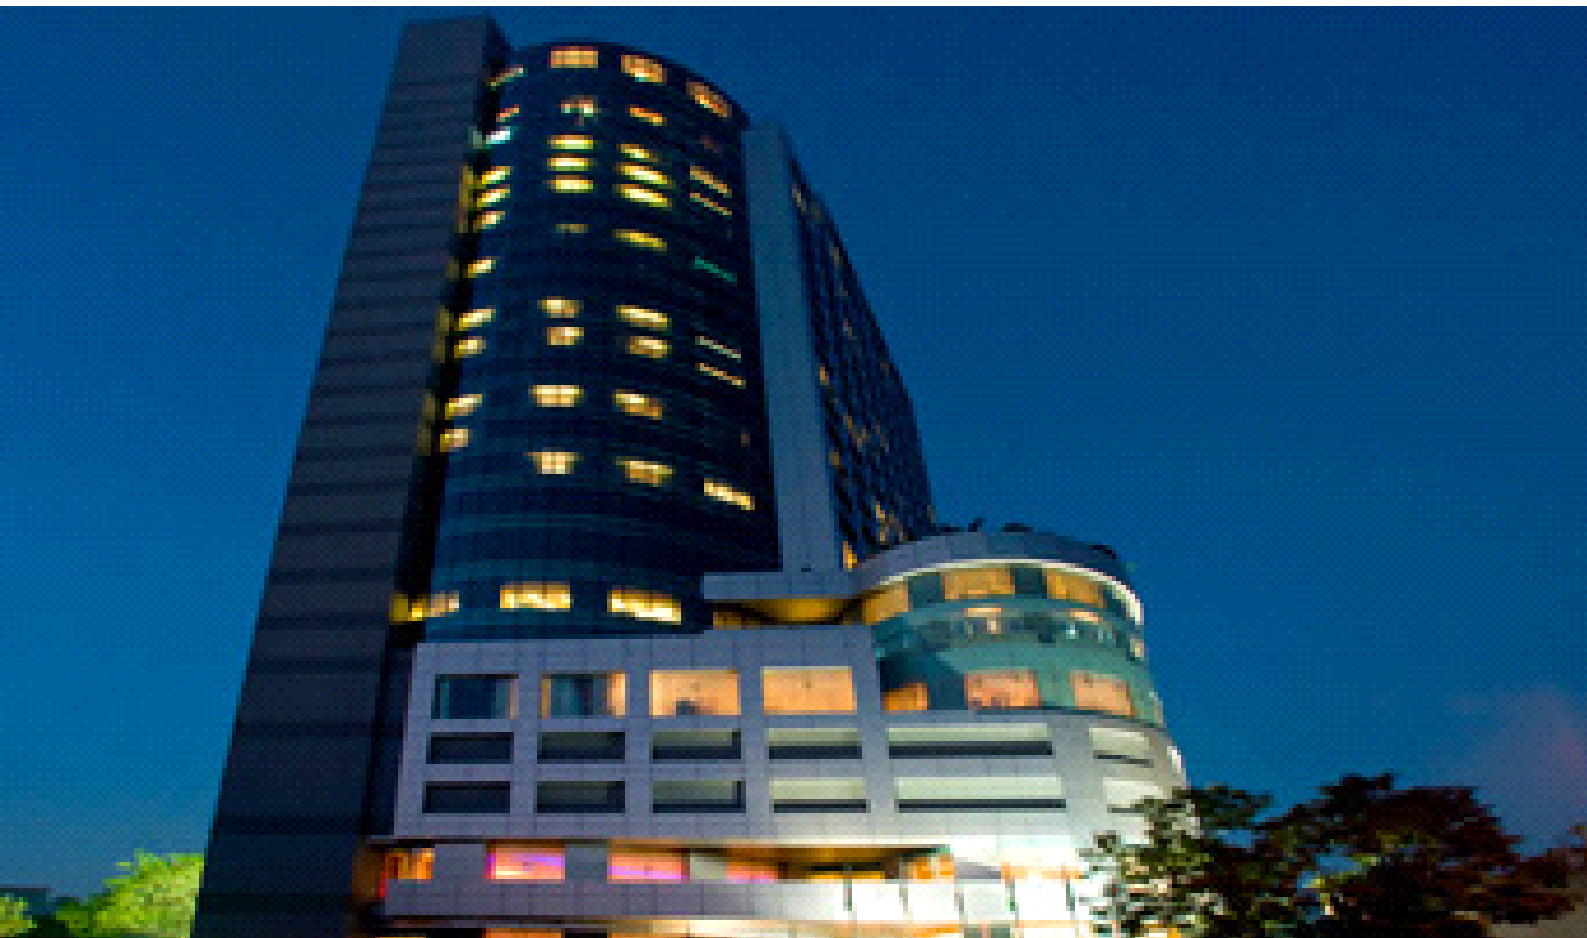

THE WESTIN

the westin dhaka

Relax, revive, and experience renewal at The Westin Dhaka - the newly opened five-star hotel in Gulshan. Nestled in the new business district, we are steps from renowned shopping malls, foreign missions, restaurant, art, private clubs, and multinationals. Our hotel is also only eight kilometers from Zia International Airport.

Refreshing and contemporary, our 241 spacious guest rooms and suites offer modern amenities. Restore the body and expand the mind with the pure relaxation of our signature Heavenly Bed®. The oversized four-fixture bathroom with Heavenly Shower® ensures you feel refreshed. Every guest room offers a generous workspace and High Speed Internet Access.

the westin dhaka
Main Gulshan Avenue,
Plot-01, Road 45, Gulshan-2 Dhaka 1212
Bangladesh

Phone: (880)(2) 9891988
Fax: (880)(2) 9896661
reservations.dhaka@westin.com

<http://www.westin.com/>

WESTIN®
HOTELS & RESORTS